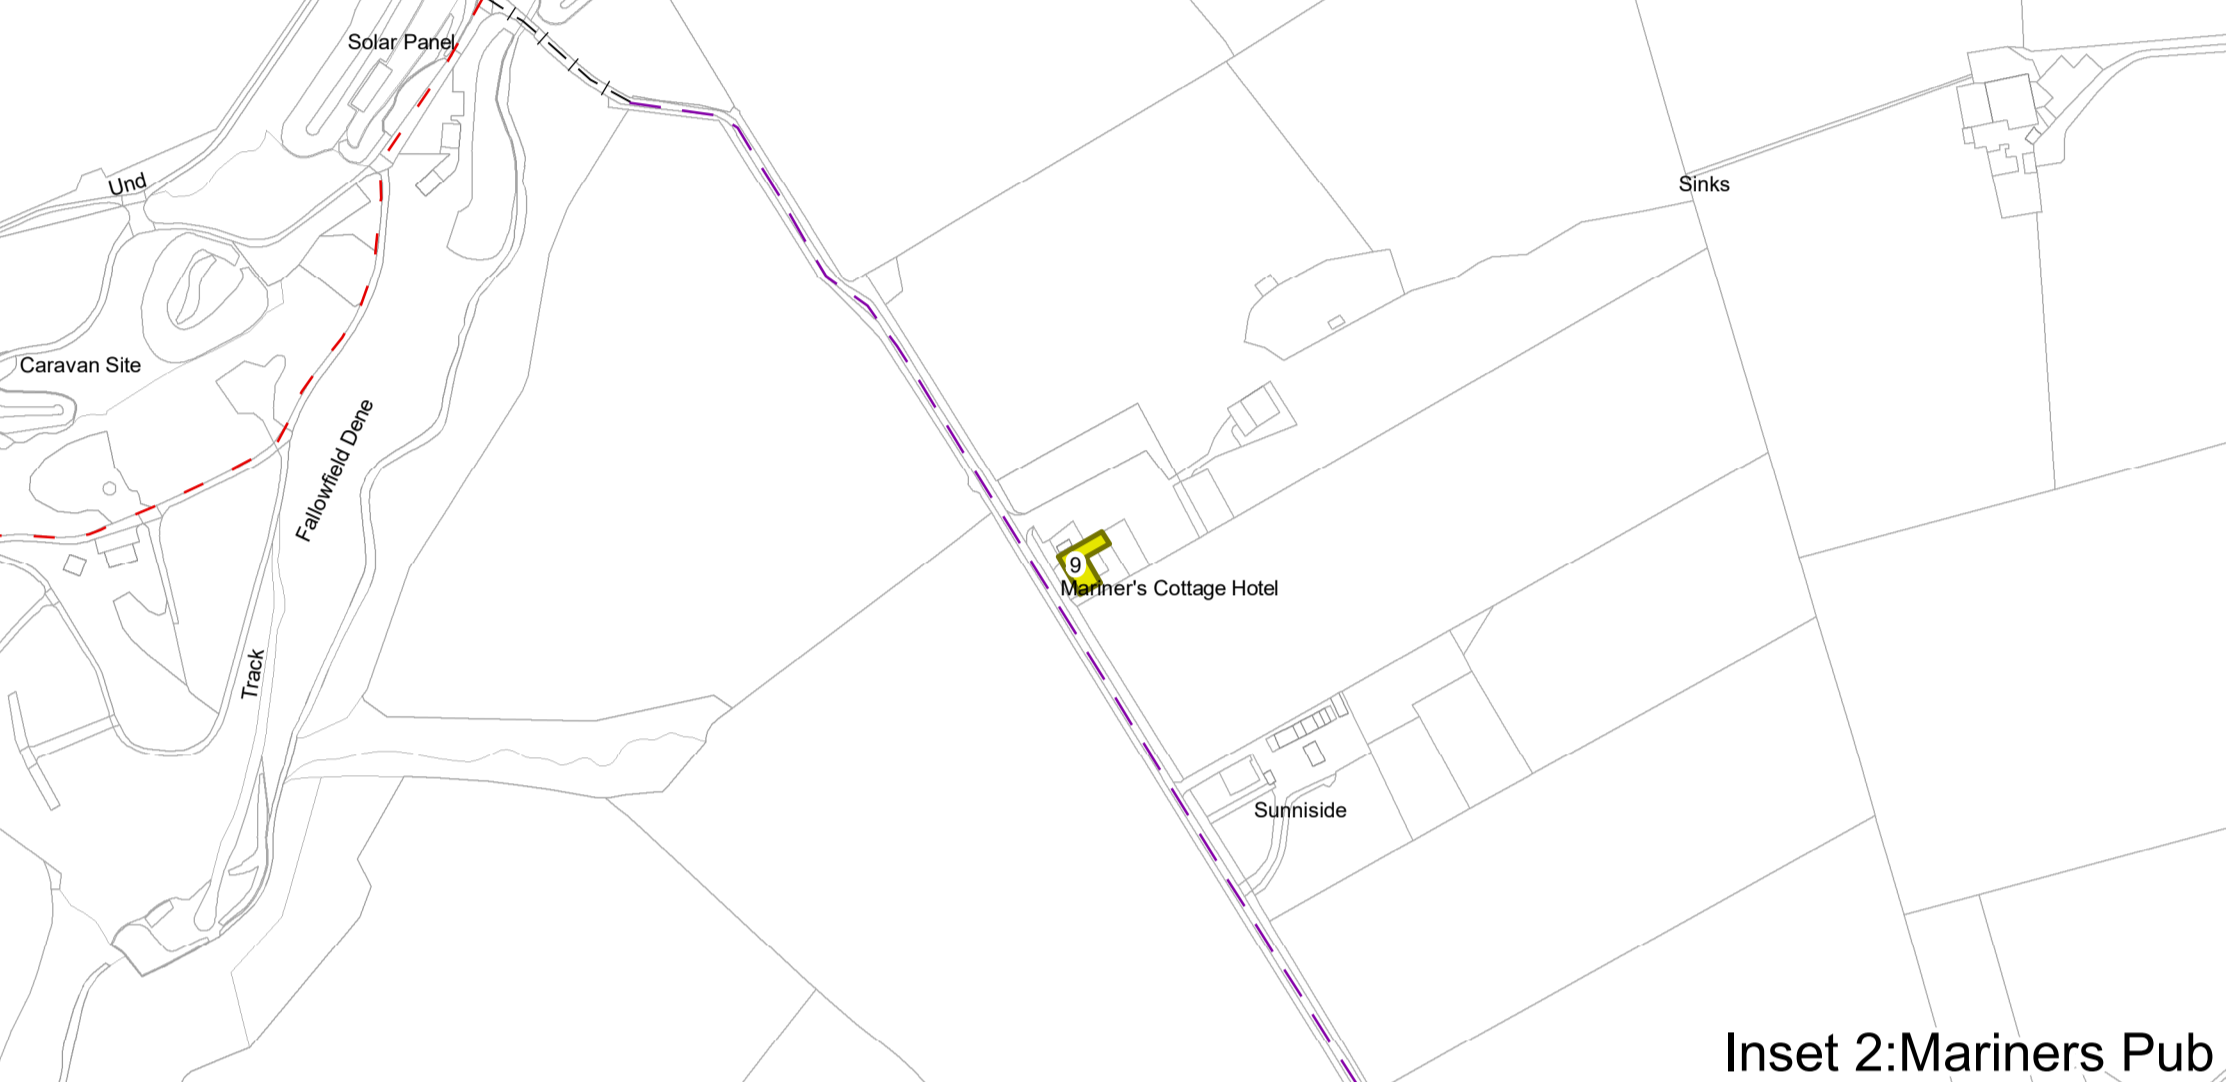

# Acomb Made Plan Policies Map

February 2019  
 Plan Area: 1:7,000  
 Inset 1: 1:3,500  
 Inset 2: 1:3,000  
 Inset 3: 1:1,250

- Acomb Neighbourhood Area
- Conservation Area
- Inset Boundary
- Policy 1: Local Green Space
- G1 - Tennis Courts and Play Area
- G2 - The Gaps
- G3 - Millersfield Play Area
- G4 - Pit Heaps and Woodland Walk
- G5 - School Common
- Policy 7: Employment Area
- Policy 2: Acomb Playing Fields
- Policy 3: Community Facilities
- 1 - Acomb First School
- 2 - Acomb Hair Salon
- 3 - Acomb Methodist Chapel and Hall
- 4 - Acomb Pavilion
- 5 - Acomb Village Hall
- 6 - Acomb Village Shop and Post Office
- 7 - Acomb Fish and Chip Shop
- 8 - Little Oaks Nursery
- 9 - Public Houses in Acomb
- 10 - St. John Lee Church and Hall
- Green Belt
- Bridleway
- Byway Open to All Traffic
- Footpath

Inset 1: Village Inset