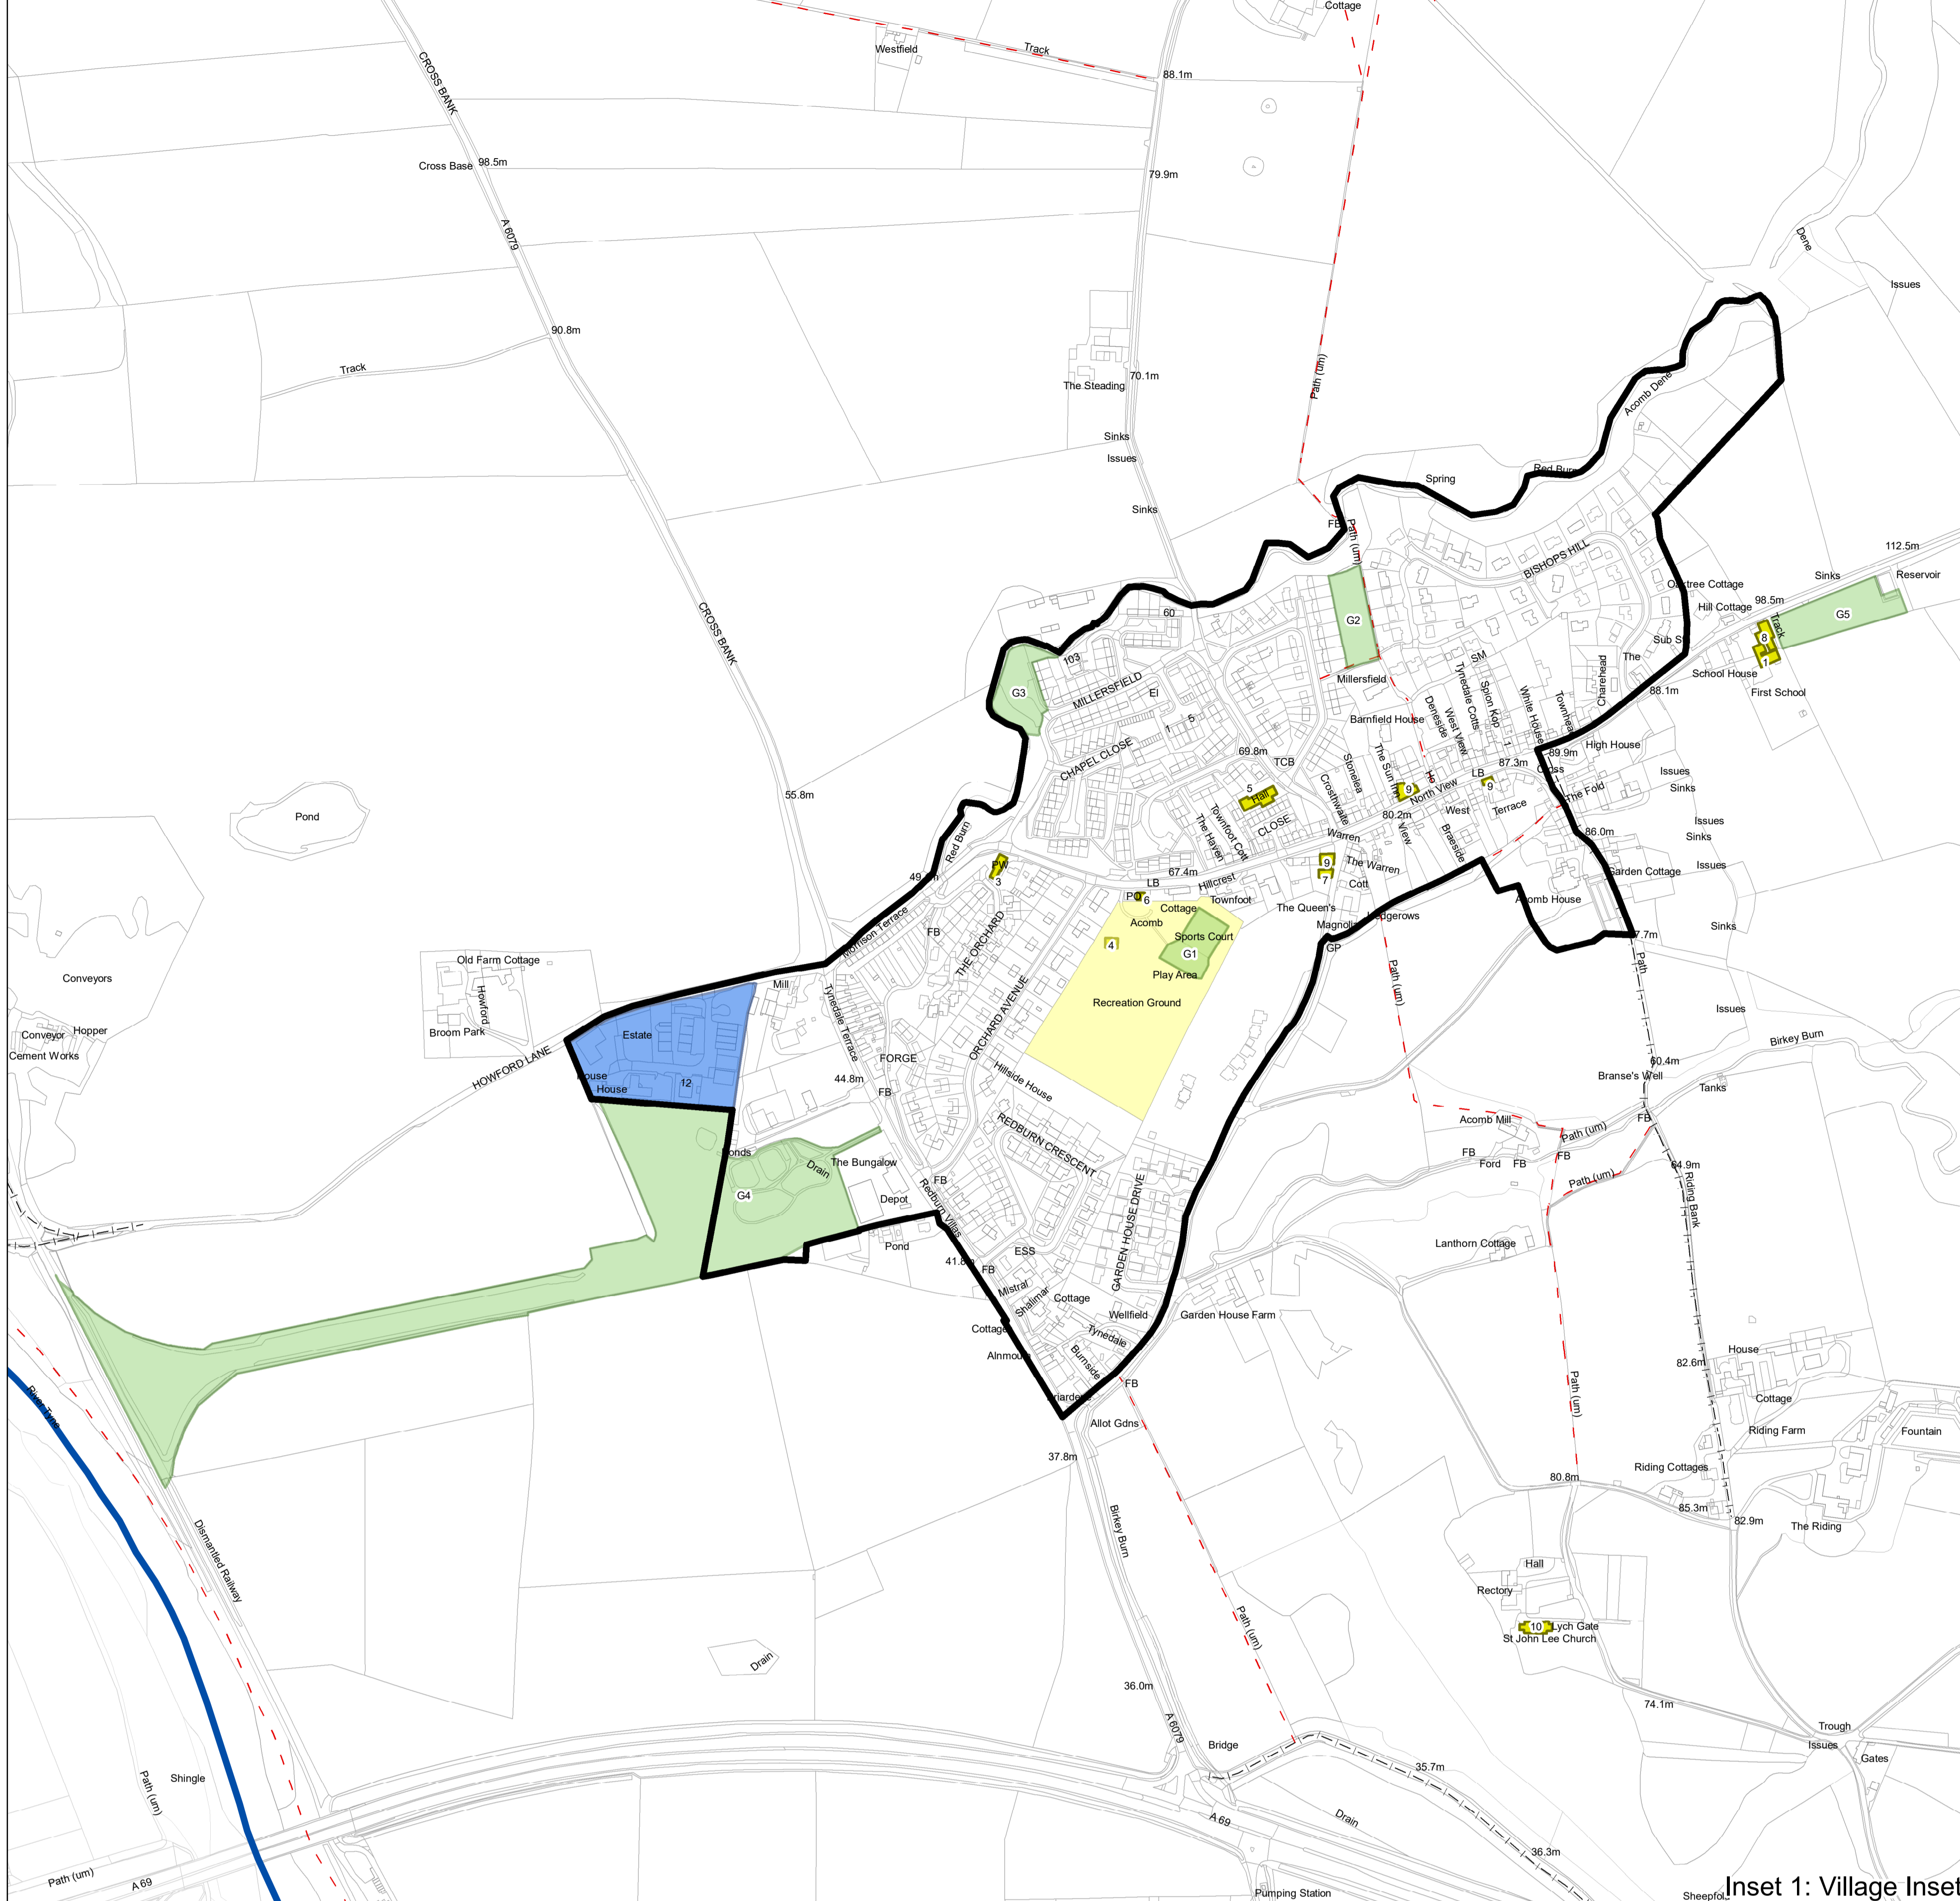

# Acomb Made Plan Policies Map

February 2019  
 Plan Area: 1:7,000  
 Inset 1: 1:3,500  
 Inset 2: 1:3,000  
 Inset 3: 1:1,250

- Acomb Neighbourhood Area
- Conservation Area
- Inset Boundary
- Policy 1: Local Green Space
- G1 - Tennis Courts and Play Area
- G2 - The Gaps
- G3 - Millersfield Play Area
- G4 - Pit Heaps and Woodland Walk
- G5 - School Common
- Policy 7: Employment Area
- Policy 2: Acomb Playing Fields
- Policy 3: Community Facilities
- 1 - Acomb First School
- 2 - Acomb Hair Salon
- 3 - Acomb Methodist Chapel and Hall
- 4 - Acomb Pavilion
- 5 - Acomb Village Hall
- 6 - Acomb Village Shop and Post Office
- 7 - Acomb Fish and Chip Shop
- 8 - Little Oaks Nursery
- 9 - Public Houses in Acomb
- 10 - St. John Lee Church and Hall
- Green Belt
- Bridleway
- Byway Open to All Traffic
- Footpath

Inset 1: Village Inset