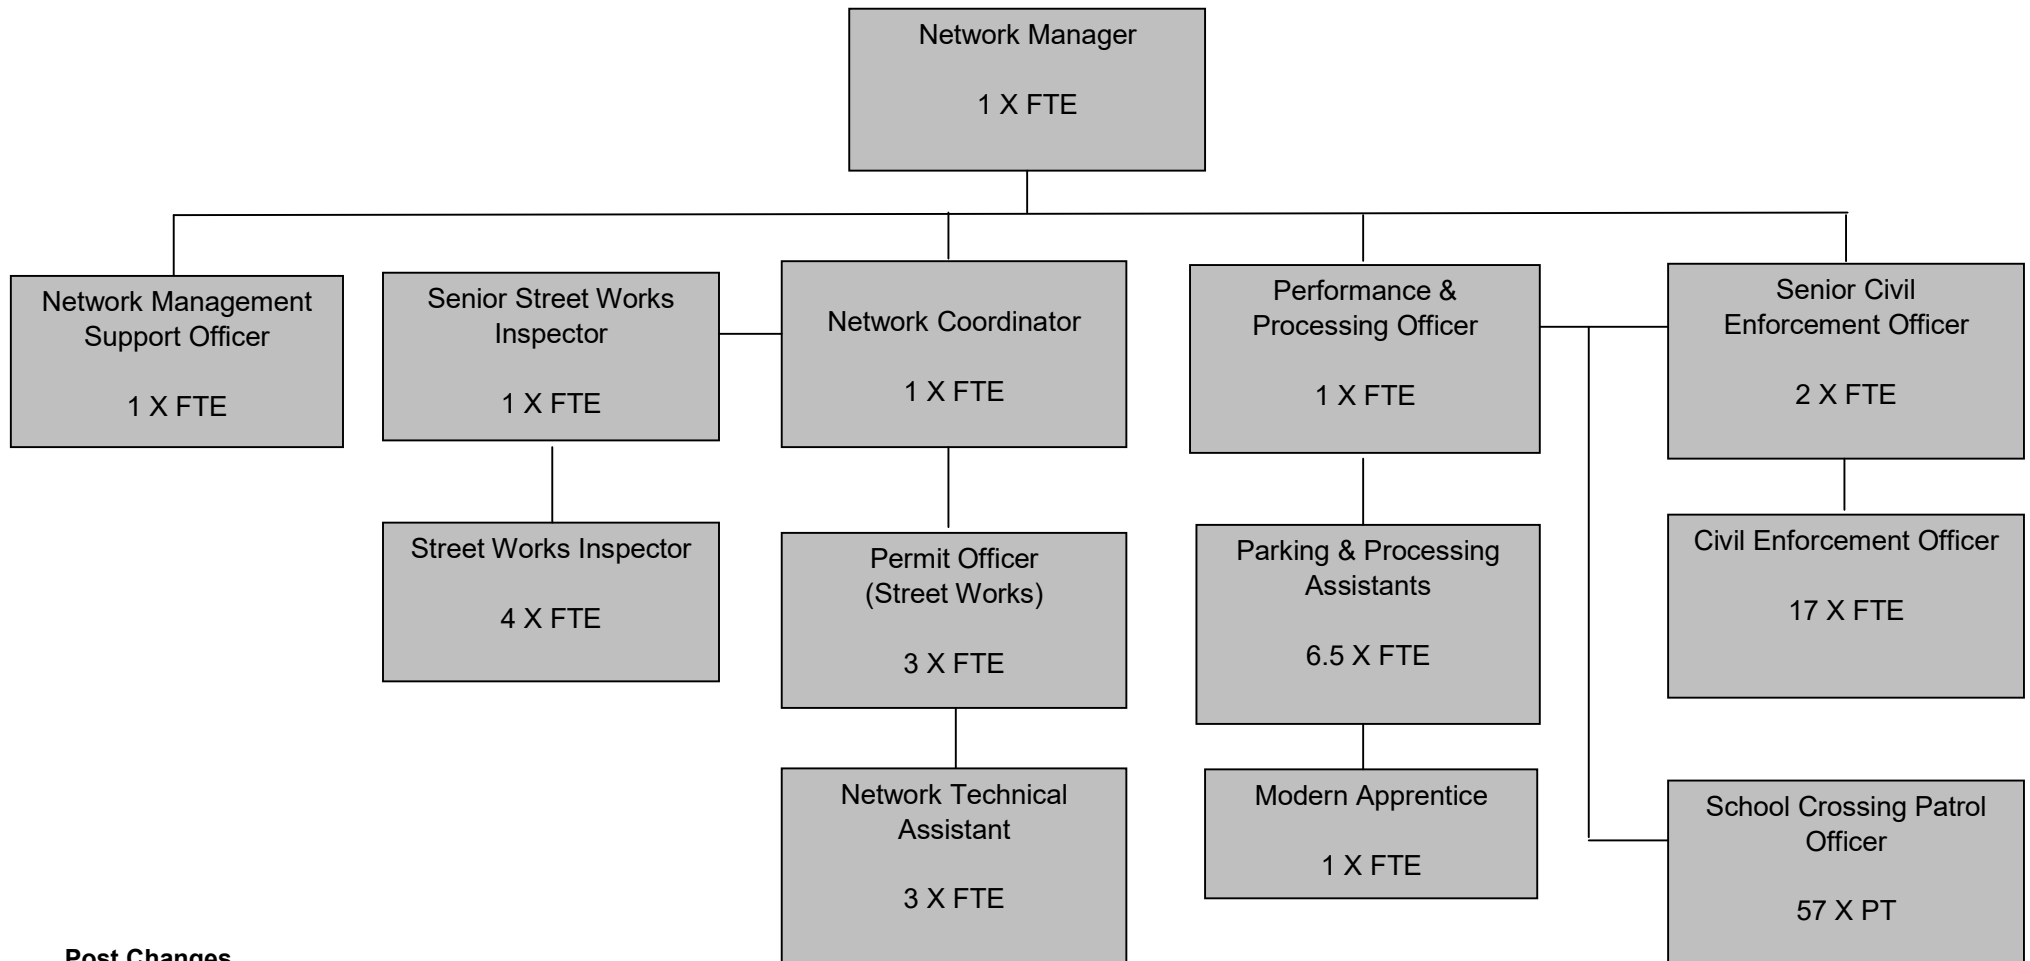

## NETWORK MANAGEMENT STRUCTURE (New)

Appendix 2

### Post Changes

#### Deleted

1 x Assistant Network Coordinator

#### New

1 x Senior Street Works Inspector

3 x Permit Officer (Street Works)

1 x Network Management Support Officer

0.5 x Network Technical Assistant